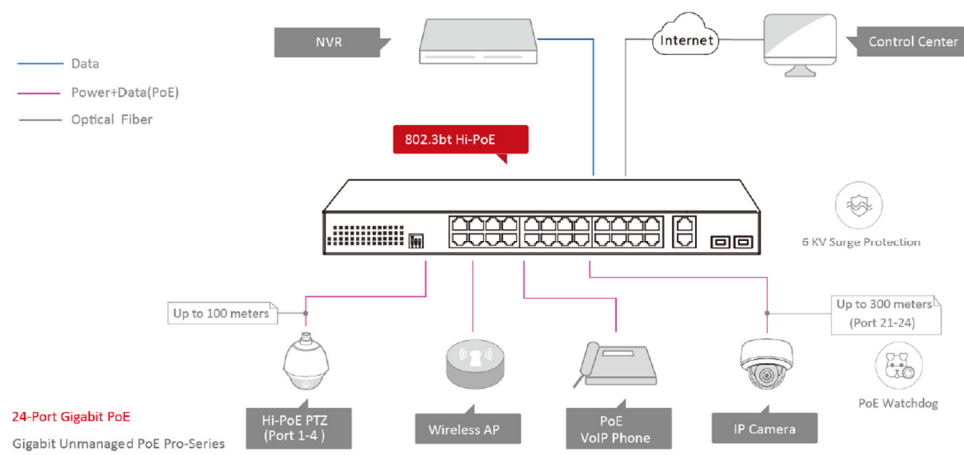

▪ Typical Application